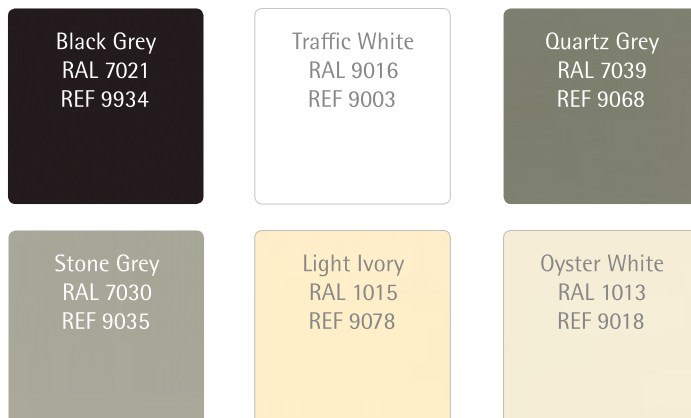

Uni-colours available to order

COLOUR360

- A unique patented and environmentally friendly process
- Textured matt finish
- Extremely durable against impact, scratches and abrasion
- 10 year warranty as standard
- Water based paint (no solvents)